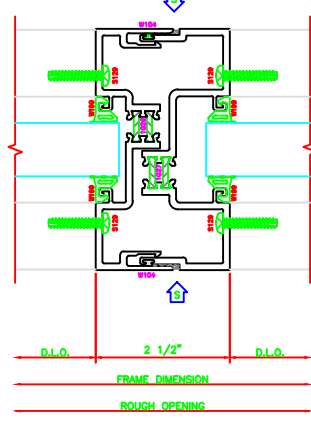

400 JAMB  
403 SCREW SPLINE

600 VERTICAL  
403 SCREW SPLINE

601 EXPANSION VERTICAL  
403 SCREW SPLINE

401 JAMB  
403 SCREW SPLINE

100 I.G. HEAD  
403 SCREW SPLINE

500 I.G. HORIZONTAL  
403 SCREW SPLINE

200 I.G. SILL  
403 SCREW SPLINE