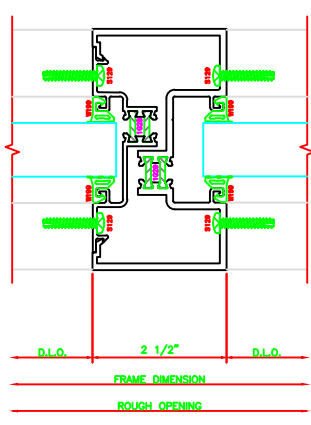

400 JAMB  
403 SCREW SPLINE

600 VERTICAL  
403 SCREW SPLINE

601 EXPANSION VERTICAL  
403 SCREW SPLINE

401 JAMB  
403 SCREW SPLINE

100 I.G. HEAD  
403 SCREW SPLINE

500 I.G. HORIZONTAL  
403 SCREW SPLINE

200 I.G. SILL  
403 SCREW SPLINE