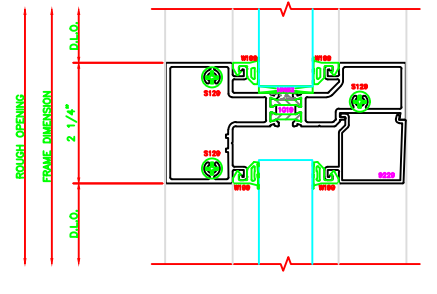

400 JAMB  
403 SCREW SPLINE

600 VERTICAL  
403 SCREW SPLINE

601 EXPANSION VERTICAL  
403 SCREW SPLINE

401 JAMB  
403 SCREW SPLINE

100 I.G. HEAD  
403 SCREW SPLINE

500 I.G. HORIZONTAL  
403 SCREW SPLINE

200 I.G. SILL  
403 SCREW SPLINE